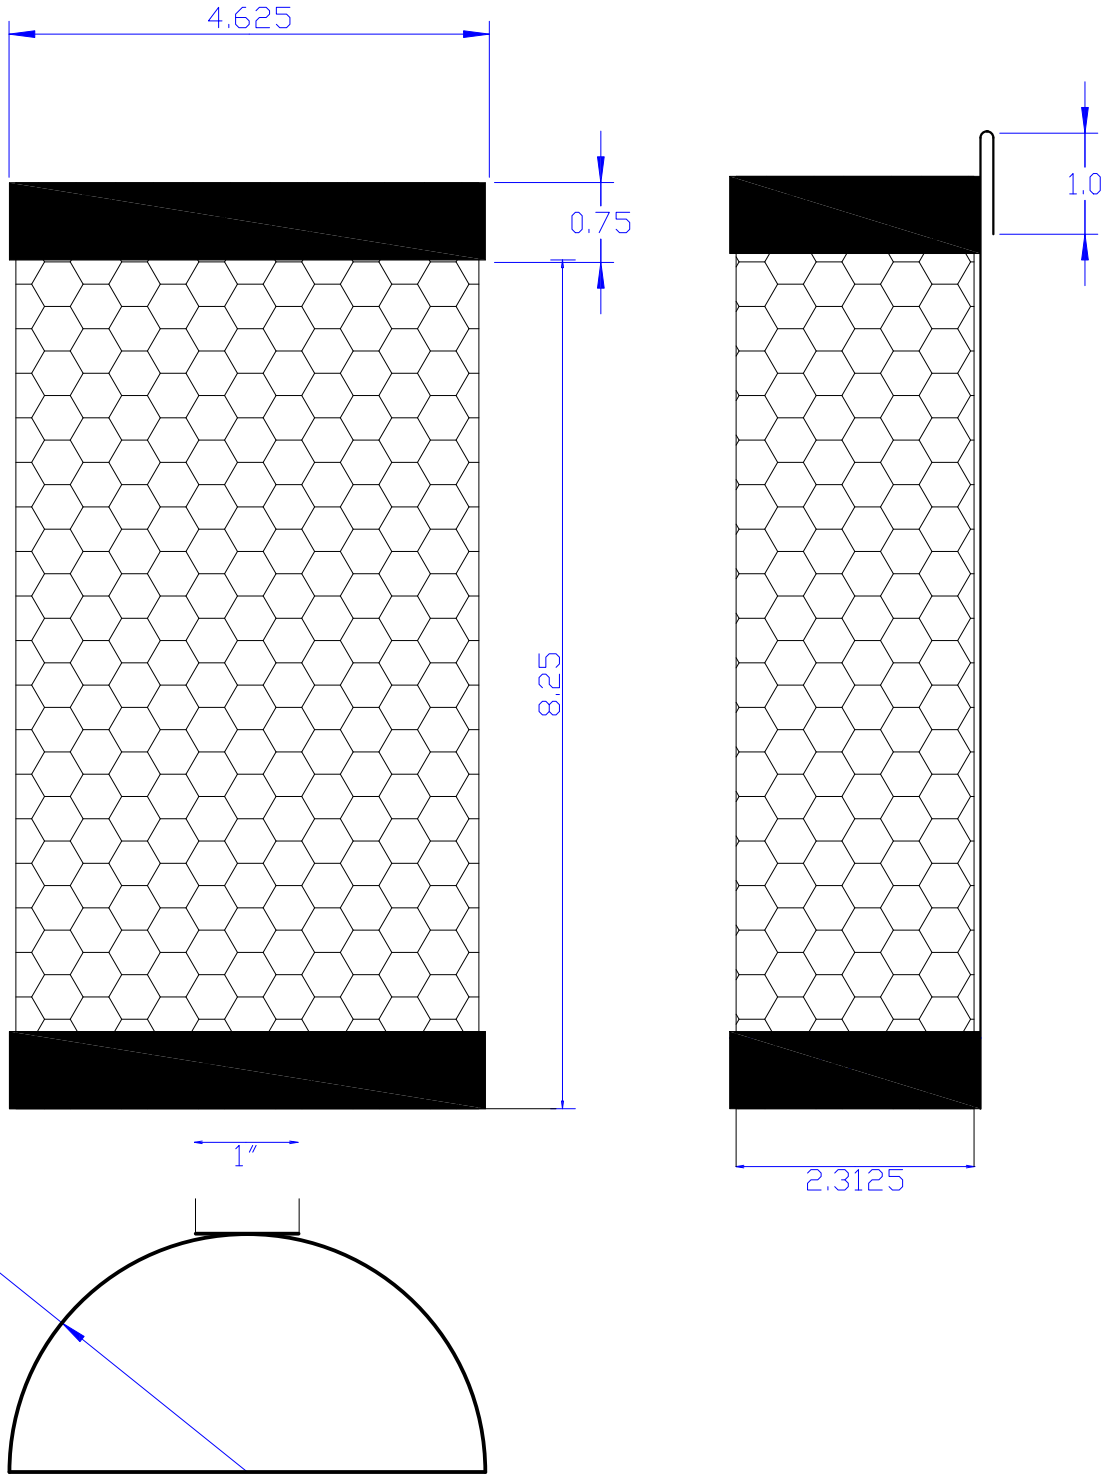

1027 Return Line Strainer

Stainless
Steel 14 mesh

Powerwise
Ink Pumps
8700 West 31st Street, Erie, PA 16508 USA
Tel: 814 833-3718 Fax: 814 833-3600
e-mail: sales@powerwise.com
Website: www.powerwise.com

The contents of this drawing are subject to copyright and must not be disclosed to a third party or reproduced without the permission of Powerwise Corp.

Drawing No.	1027		
Description	SS Return Line Strainer		
Scale	1:2	Author	PJH
date	August 1st 1997		
Issue	1		