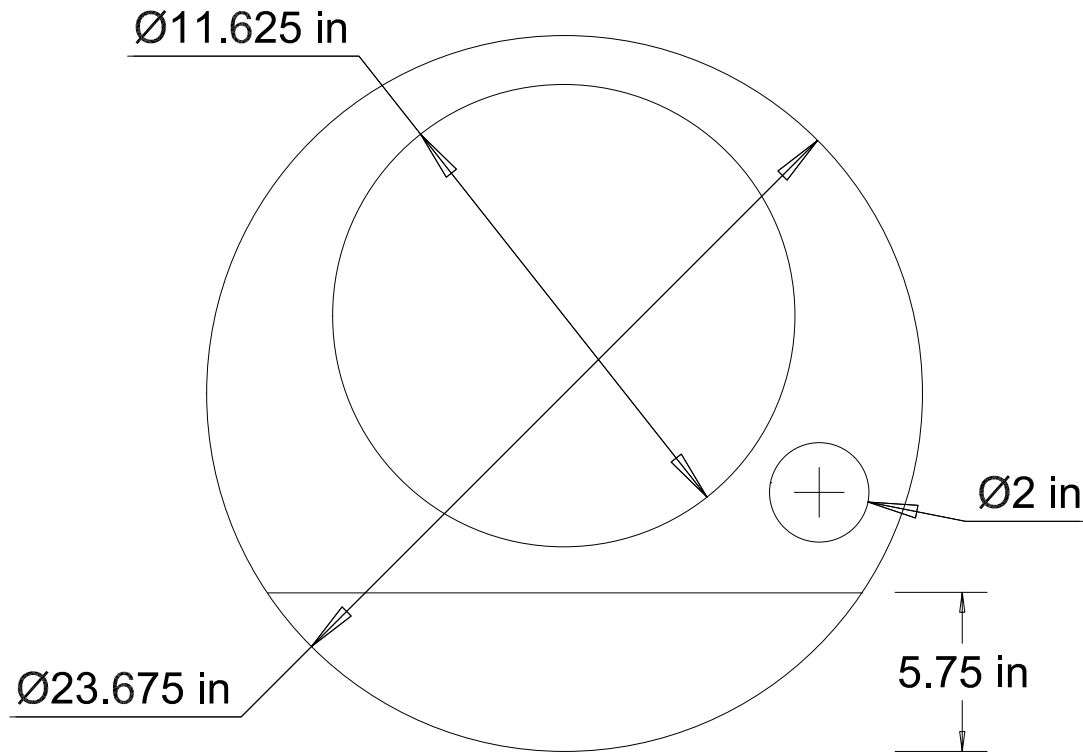

Stainless steel hinged lid for 20 gallon sump. See Drg 3003B

Powerwise
Ink Pumps
 2700 West 21st Street, Erie, PA 16508 USA
 Tel: 814 838 8718 Fax: 814 838 2800
 e-mail: sales@powerwise.com
 Website: www.powerwise.com

The contents of this drawing are subject to copyright and must not be disclosed to a third party or reproduced without the permission of Powerwise Corporation.

Drawing No.		3003L	
Description		Stainless steel hinged lid for 20 Gallon Sump	
Scale	Do Not Scale	Issue	1
Date	Oct 12th 2000	Author	PJH