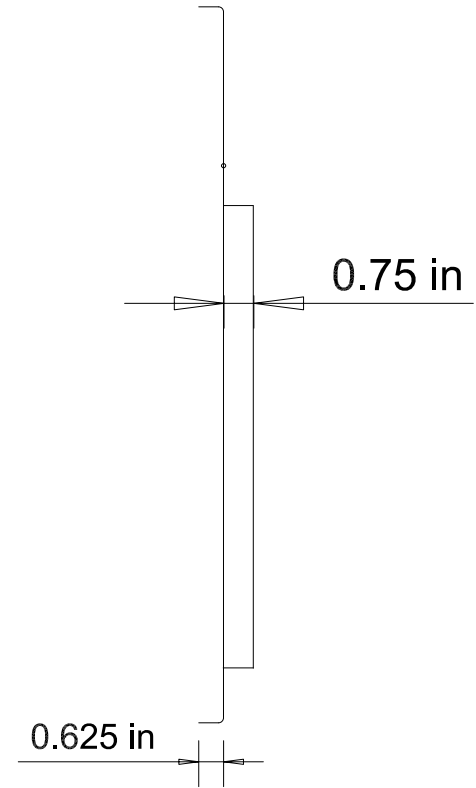

Stainless steel hinged lid for 20 gallon sump. See Drg 3003B

Powerwise
Ink Pumps
 2700 West 21st Street, Erie, PA 16508 USA
 Tel: 814 838 8718 Fax: 814 838 2800
 e-mail: sales@powerwise.com
 Website: www.powerwise.com

The contents of this drawing are subject to copyright and must not be disclosed to a third party or reproduced without the permission of Powerwise Corporation.

Drawing No.		3003L	
Description		Stainless steel hinged lid for 20 Gallon Sump	
Scale	Do Not Scale	Issue	1
Date	Oct 12th 2000	Author	PJH