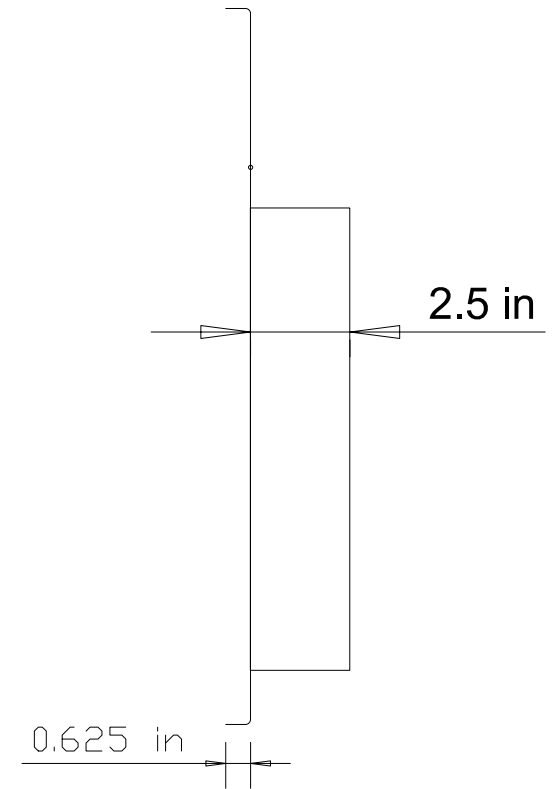

Stainless steel hinged lid for 10 gallon sump. See Drg 3000B

Powerwise
Ink Pumps
 2700 West 21st Street, Erie, PA 16508 USA
 Tel: 814 838 8718 Fax: 814 838 2800
 e-mail: sales@powerwise.com
 Website: www.powerwise.com

Note: This is for use with Canadian length pumps

The contents of this drawing are subject to copyright and must not be disclosed to a third party or reproduced without the permission of Powerwise Corporation.

Drawing No.	3000LC		
Description	Stainless steel hinged lid for 10 Gallon Sump		
Scale	1:5	Issue	1
Date	Oct 12th 2000	Author	PJH