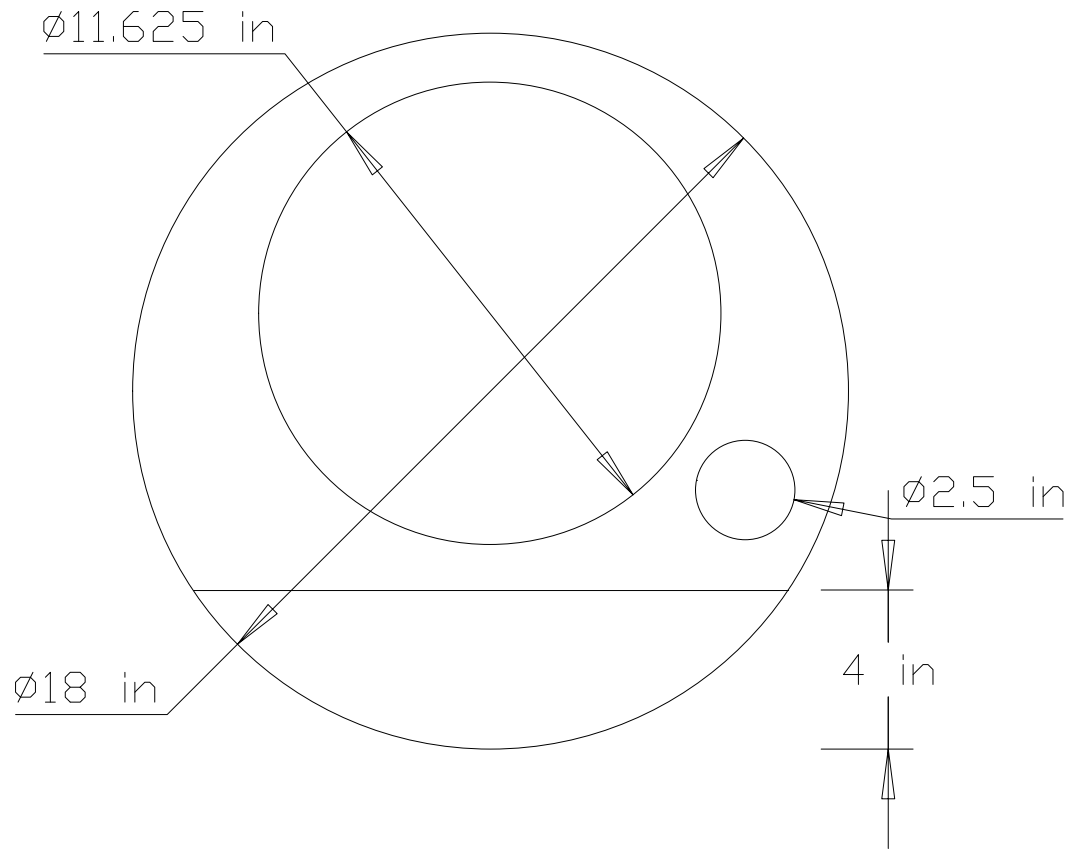

Stainless steel hinged lid for 10 gallon sump. See Drg 3000B

Powerwise
Ink Pumps
 2700 West 21st Street, Erie, PA 16508 USA
 Tel: 814 838 8718 Fax: 814 838 2800
 e-mail: sales@powerwise.com
 Website: www.powerwise.com

Note: This is for use with Canadian length pumps

The contents of this drawing are subject to copyright and must not be disclosed to a third party or reproduced without the permission of Powerwise Corporation.

Drawing No.	3000LC		
Description	Stainless steel hinged lid for 10 Gallon Sump		
Scale	1:5	Issue	1
Date	Oct 12th 2000	Author	PJH