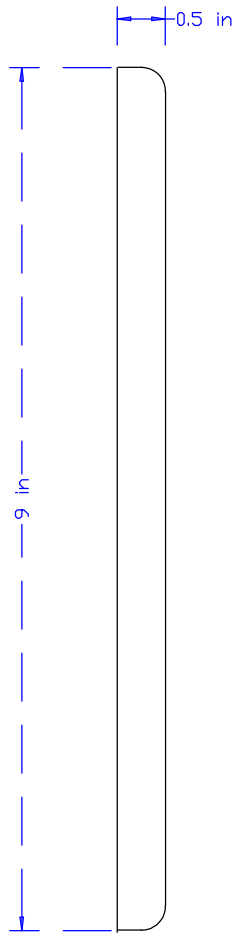

4 - 7mm(19/64) holes on a 5.25" bolt circle

MATERIAL - 18 SWG STAINLESS STEEL  
FINISH - BRIGHT ANNEALED

Drawing No.	038		
Description	Stainless steel LoFugal lid		
Scale	1 : 2	Author	PJH
Date	May 19th 2000		
Issue	1		

 **Powerwise Ink Pumps**  
2700 West 21st Street  
Erie PA 16506 USA

The contents of this drawing are subject to copyright and must not be disclosed to a third party or reproduced without the permission of Powerwise Corp.