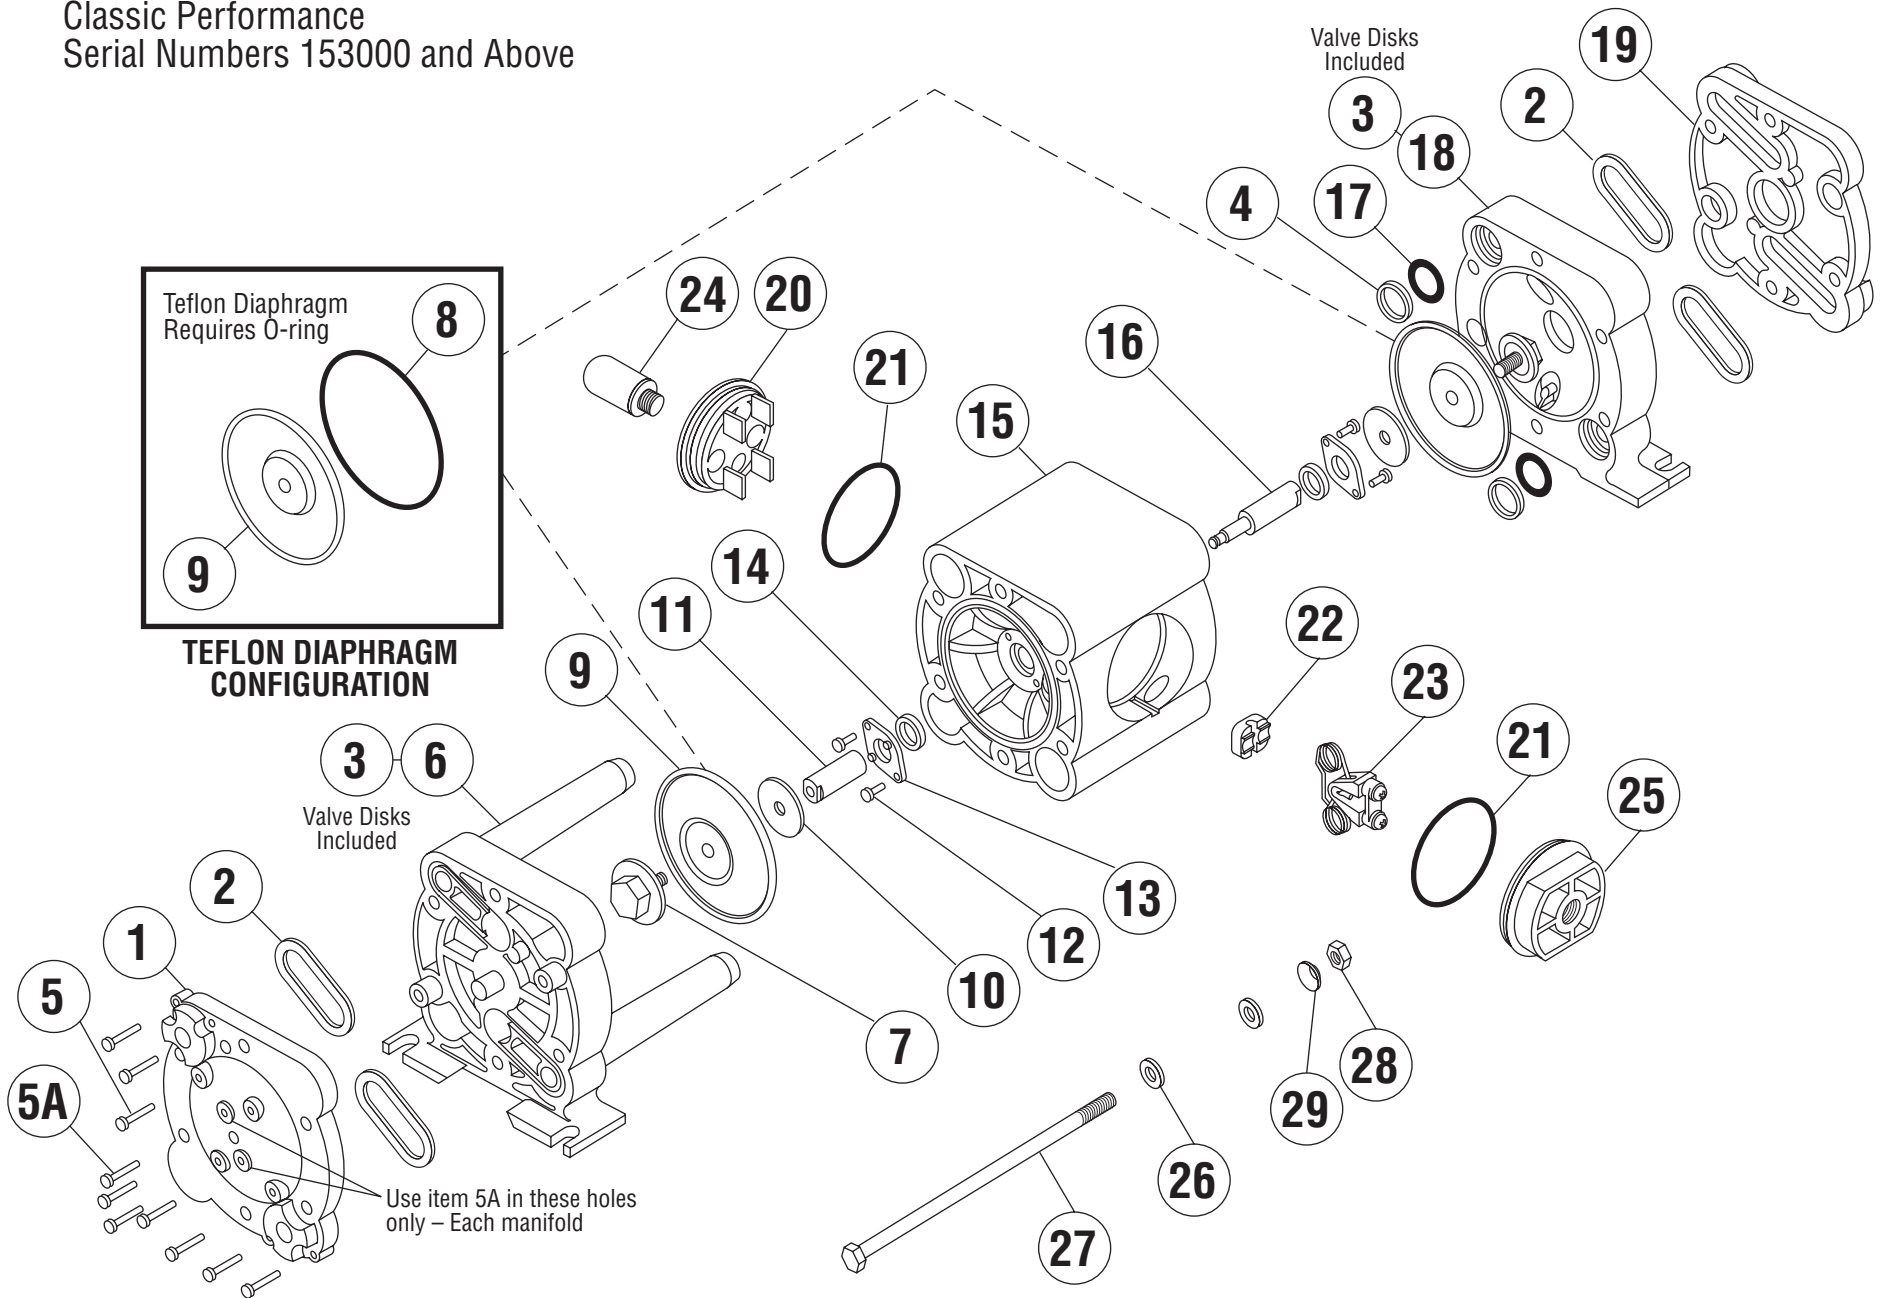

# 1/4" MODEL

Classic Performance  
Serial Numbers 153000 and Above

**1/4" CLASSIC PERFORMANCE MODELS**

**JANUARY 2008**

ITEM	DESCRIPTION	QTY PER PUMP	MODELS	PART NO.	MATERIAL
1	LEFT MANIFOLD (NPT/BSP compatible)	1	NC, BK RD CN KN	10503-40 10503-42 10503-46 10503-56	POLYPRO NYLON COND. NYLON PVDF
2	MANIFOLD, GASKET	4	NC, RD-B, CN-B CN, BK, RD, KN NC-E, RD-E, KN-E, CN-E BK-V, RD-V, KN-V, CN-V	12111-11 12111-59 12111-24 11936-13	GEOLAST PTFE SANTO VITON
3	VALVE DISC (Included in item 6 & 18. Cannot be ordered separately.)	4	ALL MODELS	11006-59	PTFE
4	O-RING RETAINER	2	ALL MODELS	12711-60	POLYPRO
5	SCREW (#8 X 1-1/4")	16	ALL MODELS	12524-26	SS
5A	SCREW (#8 X 1")	4	ALL MODELS	12525-26	SS
6	LEFT CHAMBER (Includes item 3)	1	NC, BK RD CN KN	10714-40 10714-42 10714-46 10714-56	POLYPRO NYLON COND. NYLON PVDF
7	OUTER DIAPHRAGM PLATE	2	NC, BK RD CN KN	11205-40 11205-42 11205-46 11205-56	POLYPRO NYLON COND. NYLON PVDF
8	O-RING, DIAPHRAGM (This o-ring used with PTFE diaphragms only !)	2	BK, RD, KN, CN BK-V, RD-V, KN-V, CN-V	10606-23 10606-13	SANTO VITON
9	DIAPHRAGM	2	NC, RD-B, CN-B CN, BK, RD, KN BK-V, RD-V, KN-V, CN-V NC-E, RD-E, KN-E, CN-E	10604-19 10604-59 10604-59 10604-23	GEOLAST PTFE PTFE SANTO
10	INNER DIAPHRAGM PLATE	2	ALL MODELS	11105-25	PS
11	DIAPHRAGM ROD (SHORT)	1	ALL MODELS	*	SS
12	SCREW (#6 X 1/2")	4	ALL MODELS	12510-26	SS
13	SEAL RETAINER	2	ALL MODELS	12710-60	POLYPRO
14	LIP SEAL	2	ALL MODELS	12000-76	NITRILE
15	INTERMEDIATE	1	ALL MODELS	11508-60	POLYPRO
16	DIAPHRAGM ROD (LONG)	1	ALL MODELS	*	SS
17	O-RING, MANIFOLD TUBE	2	NC, RD-B, CN-B CN, BK, RD, KN NC-E, RD-E, KN-E, CN-E BK-V, RD-V, KN-V, CN-V	11928-11 11928-17 11928-15 11928-13	NITRILE PTFE EPDM VITON